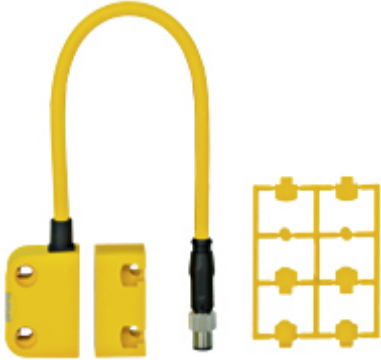

PSEN ma1.4p-50/PSEN ma1.4-10mm/ 1unit

506334

Magnetic safety switch 2 n/o, 4-pin M8 male connector, square design, IP67, switching distance 10 mm, height design 18 mm, PU = 1 sensor with actuator.

Technical details

Housing material:	M12
Certifications:	CE;cULus Listed;EAC (Eurasian);TÜV
Sensor principle:	magnetic
Number of N/O:	2
Connection type:	M8, 4pol. male
Switching voltage:	24 V
Type of switching voltage:	DC
Assured switching distance:	10.0 mm
Assured release distance:	22.0 mm
Protection type, housing:	IP65;IP67
Status indicator:	Without LED
Design:	Protective caps
Width dimension:	26.4 mm
Height dimension:	37.0 mm
Depth dimension:	18.0 mm
Gross weight:	68 g
Net weight:	53 g
Ambient temperature:	-10 - 55 °C
Operating modes:	Single connection

Accessories

533110

PSEN Kabel Winkel/cable angleplug 2m

533111

PSEN Kabel Gerade/cable straightplug 2m

533120

PSEN Kabel Winkel/cable angleplug 5m

533121

PSEN Kabel Gerade/cable straightplug 5m

533130

PSEN Kabel Winkel/cable angleplug 10m

533131

PSEN Kabel Gerade/cable straightplug 10m

533140

PSEN Kabel Winkel/cable angleplug 30m

533141